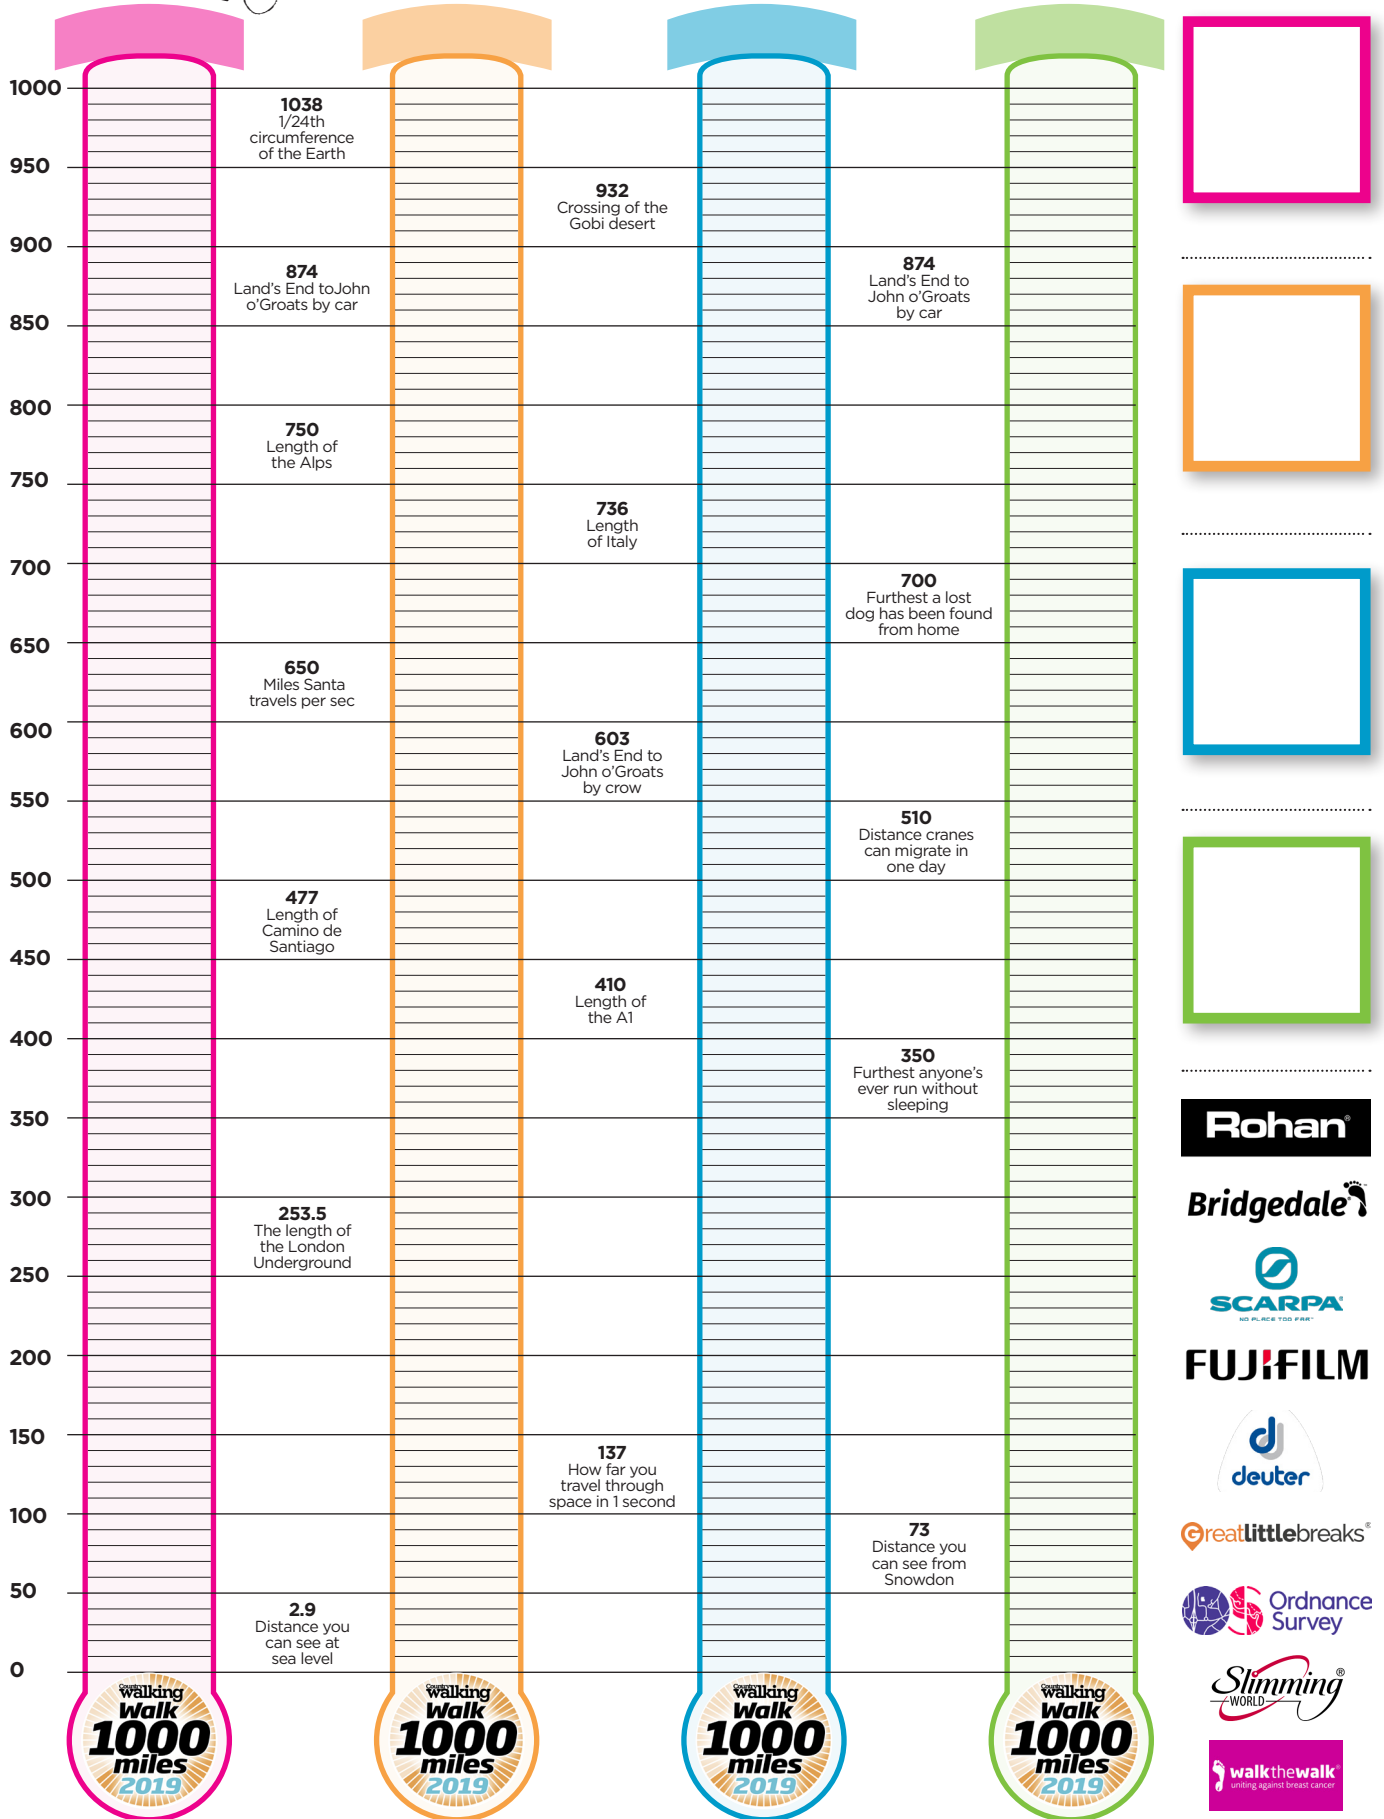

# FAMILY PROGRESS CHART

Shared the quest, doubled the enjoyment! Stick this up on the fridge or the back of the front door and let's see whose miles climb the thermometer fastest! You've got 12 months from when you start - that's 2.74 miles a day. Go!

← Your name here!